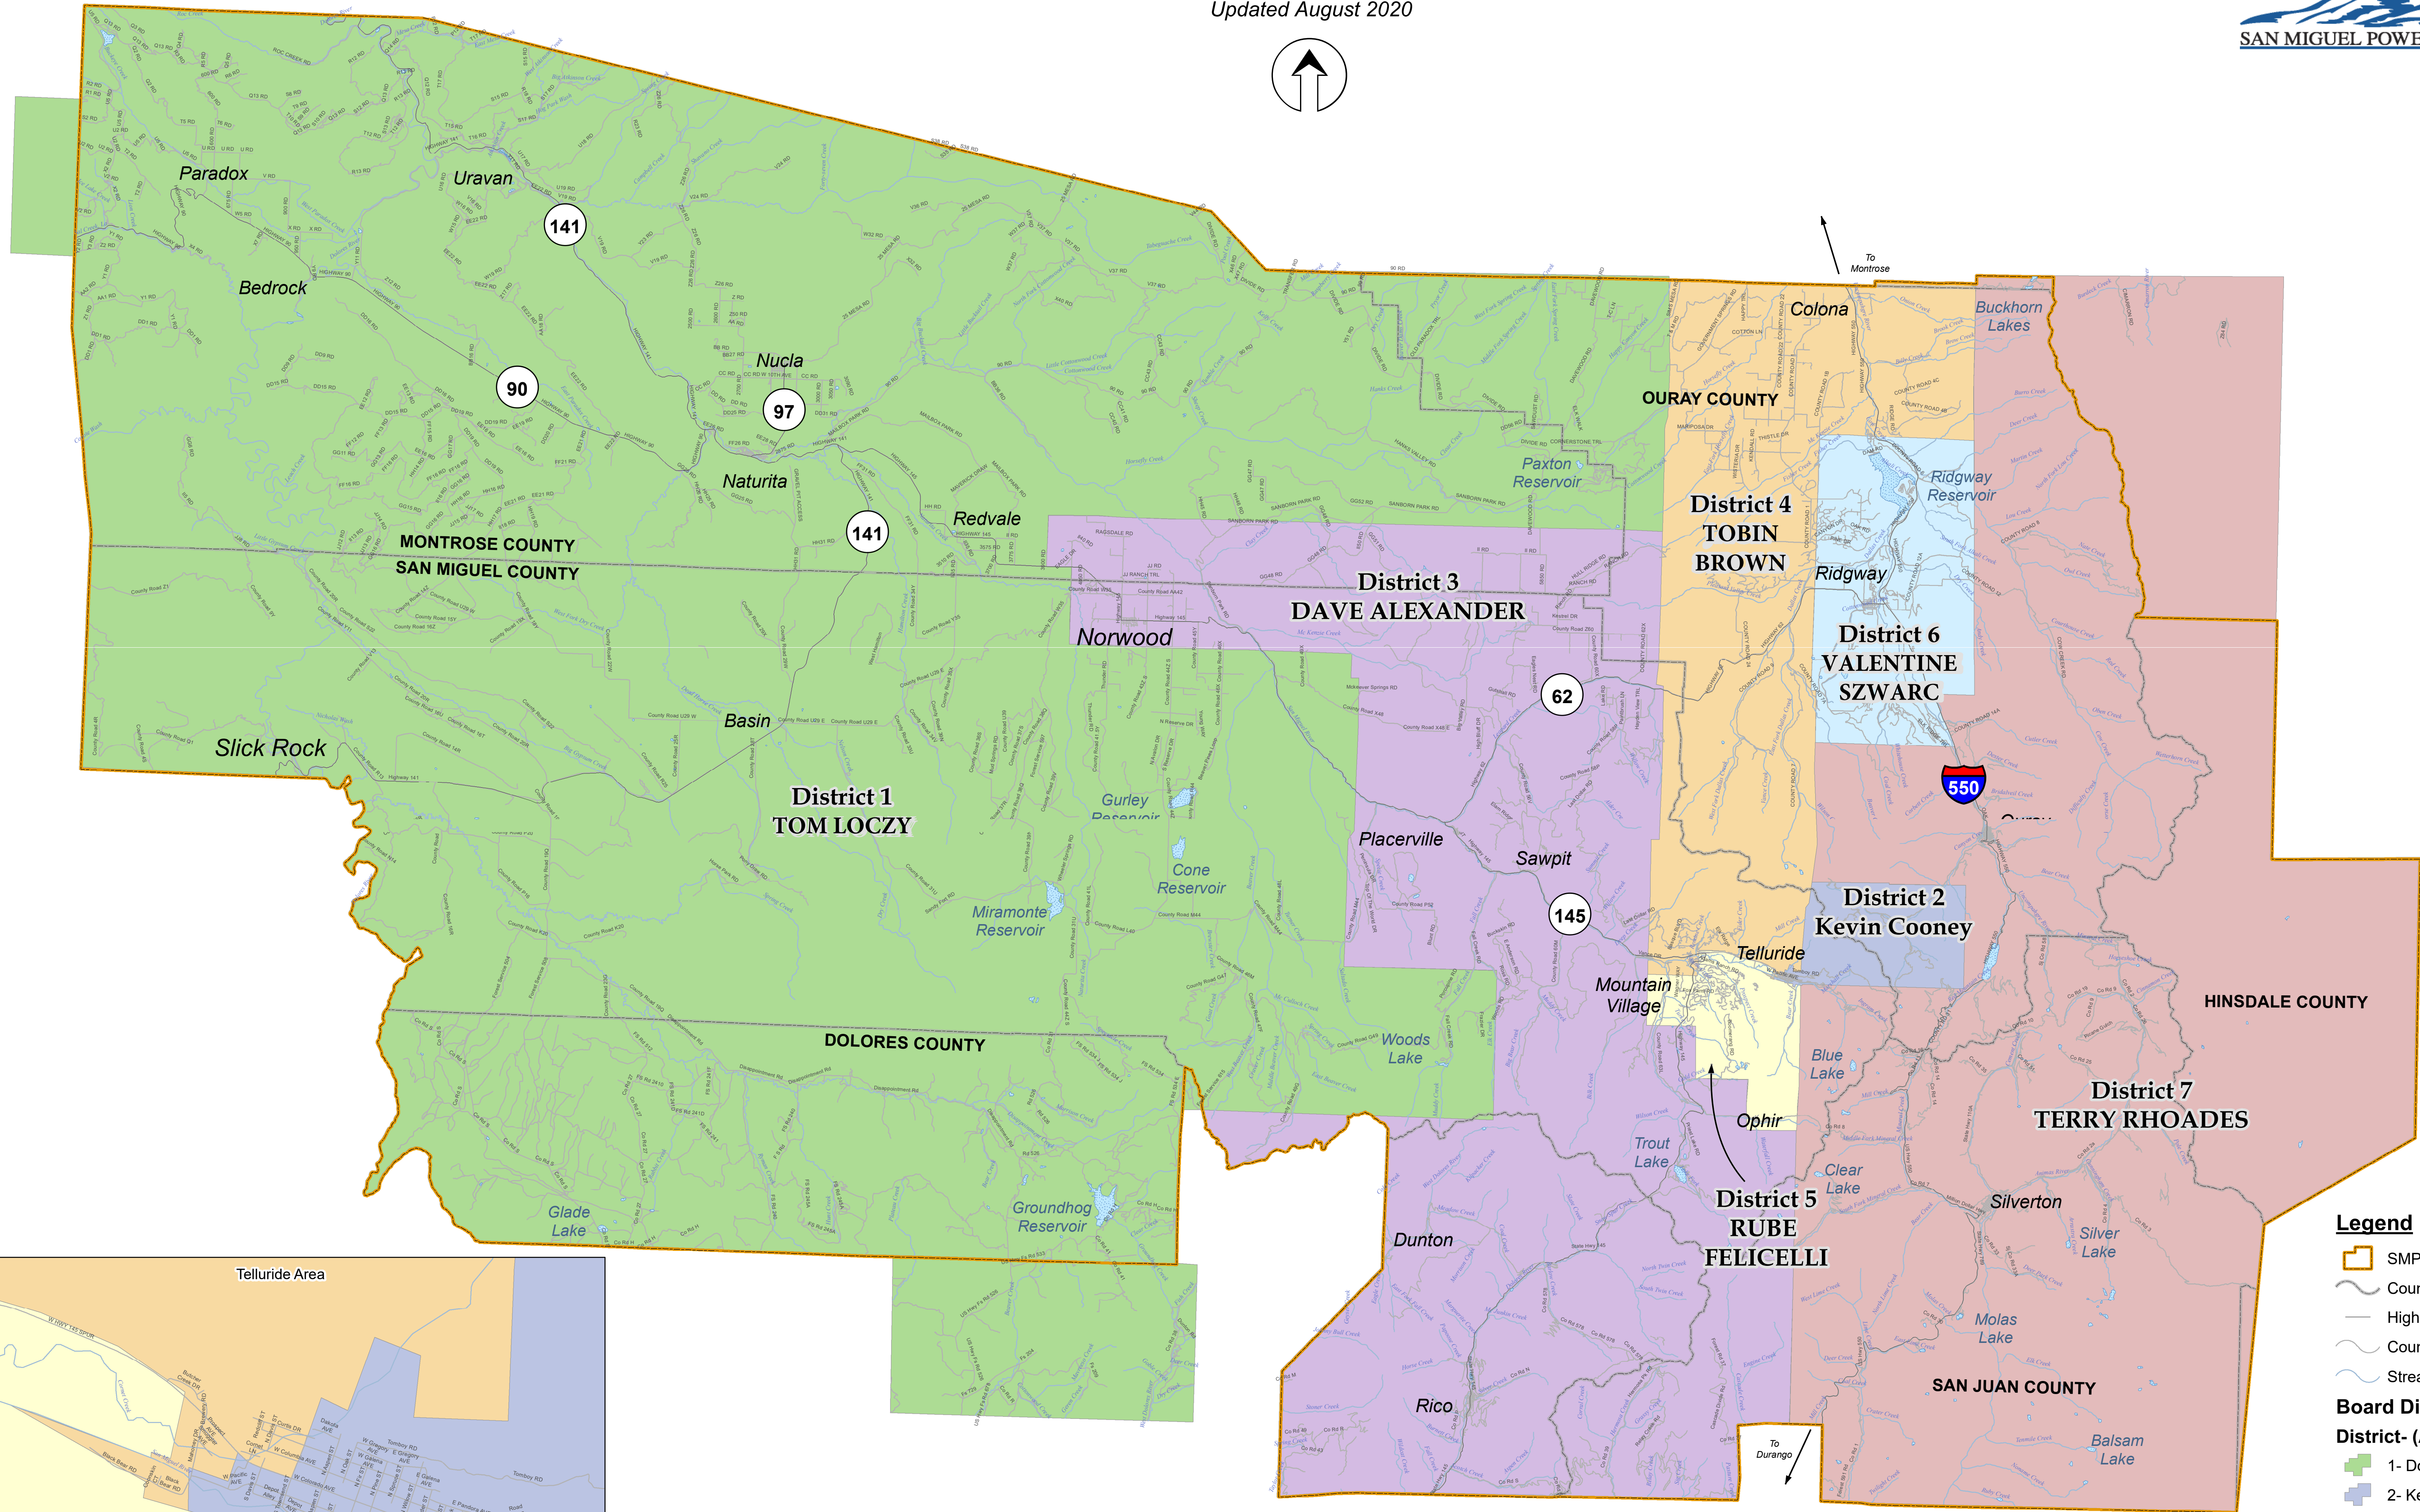

# SMPA Board Districts

Updated August 2020

**Legend**

- SMPA Service Territory
- County Boundaries
- Highways
- County Roads
- Streams

**Board Districts**

**District- (Active Meters)**

- 1- Doylene Garvey (2005)
- 2- Kevin Cooney (1961)
- 3- Dave Alexander (1912)
- 4- Tobin Brown (1974)
- 5- Rube Felicelli (2105)
- 6- Debbie Cokes (1994)
- 7- Terry Rhoades (2099)