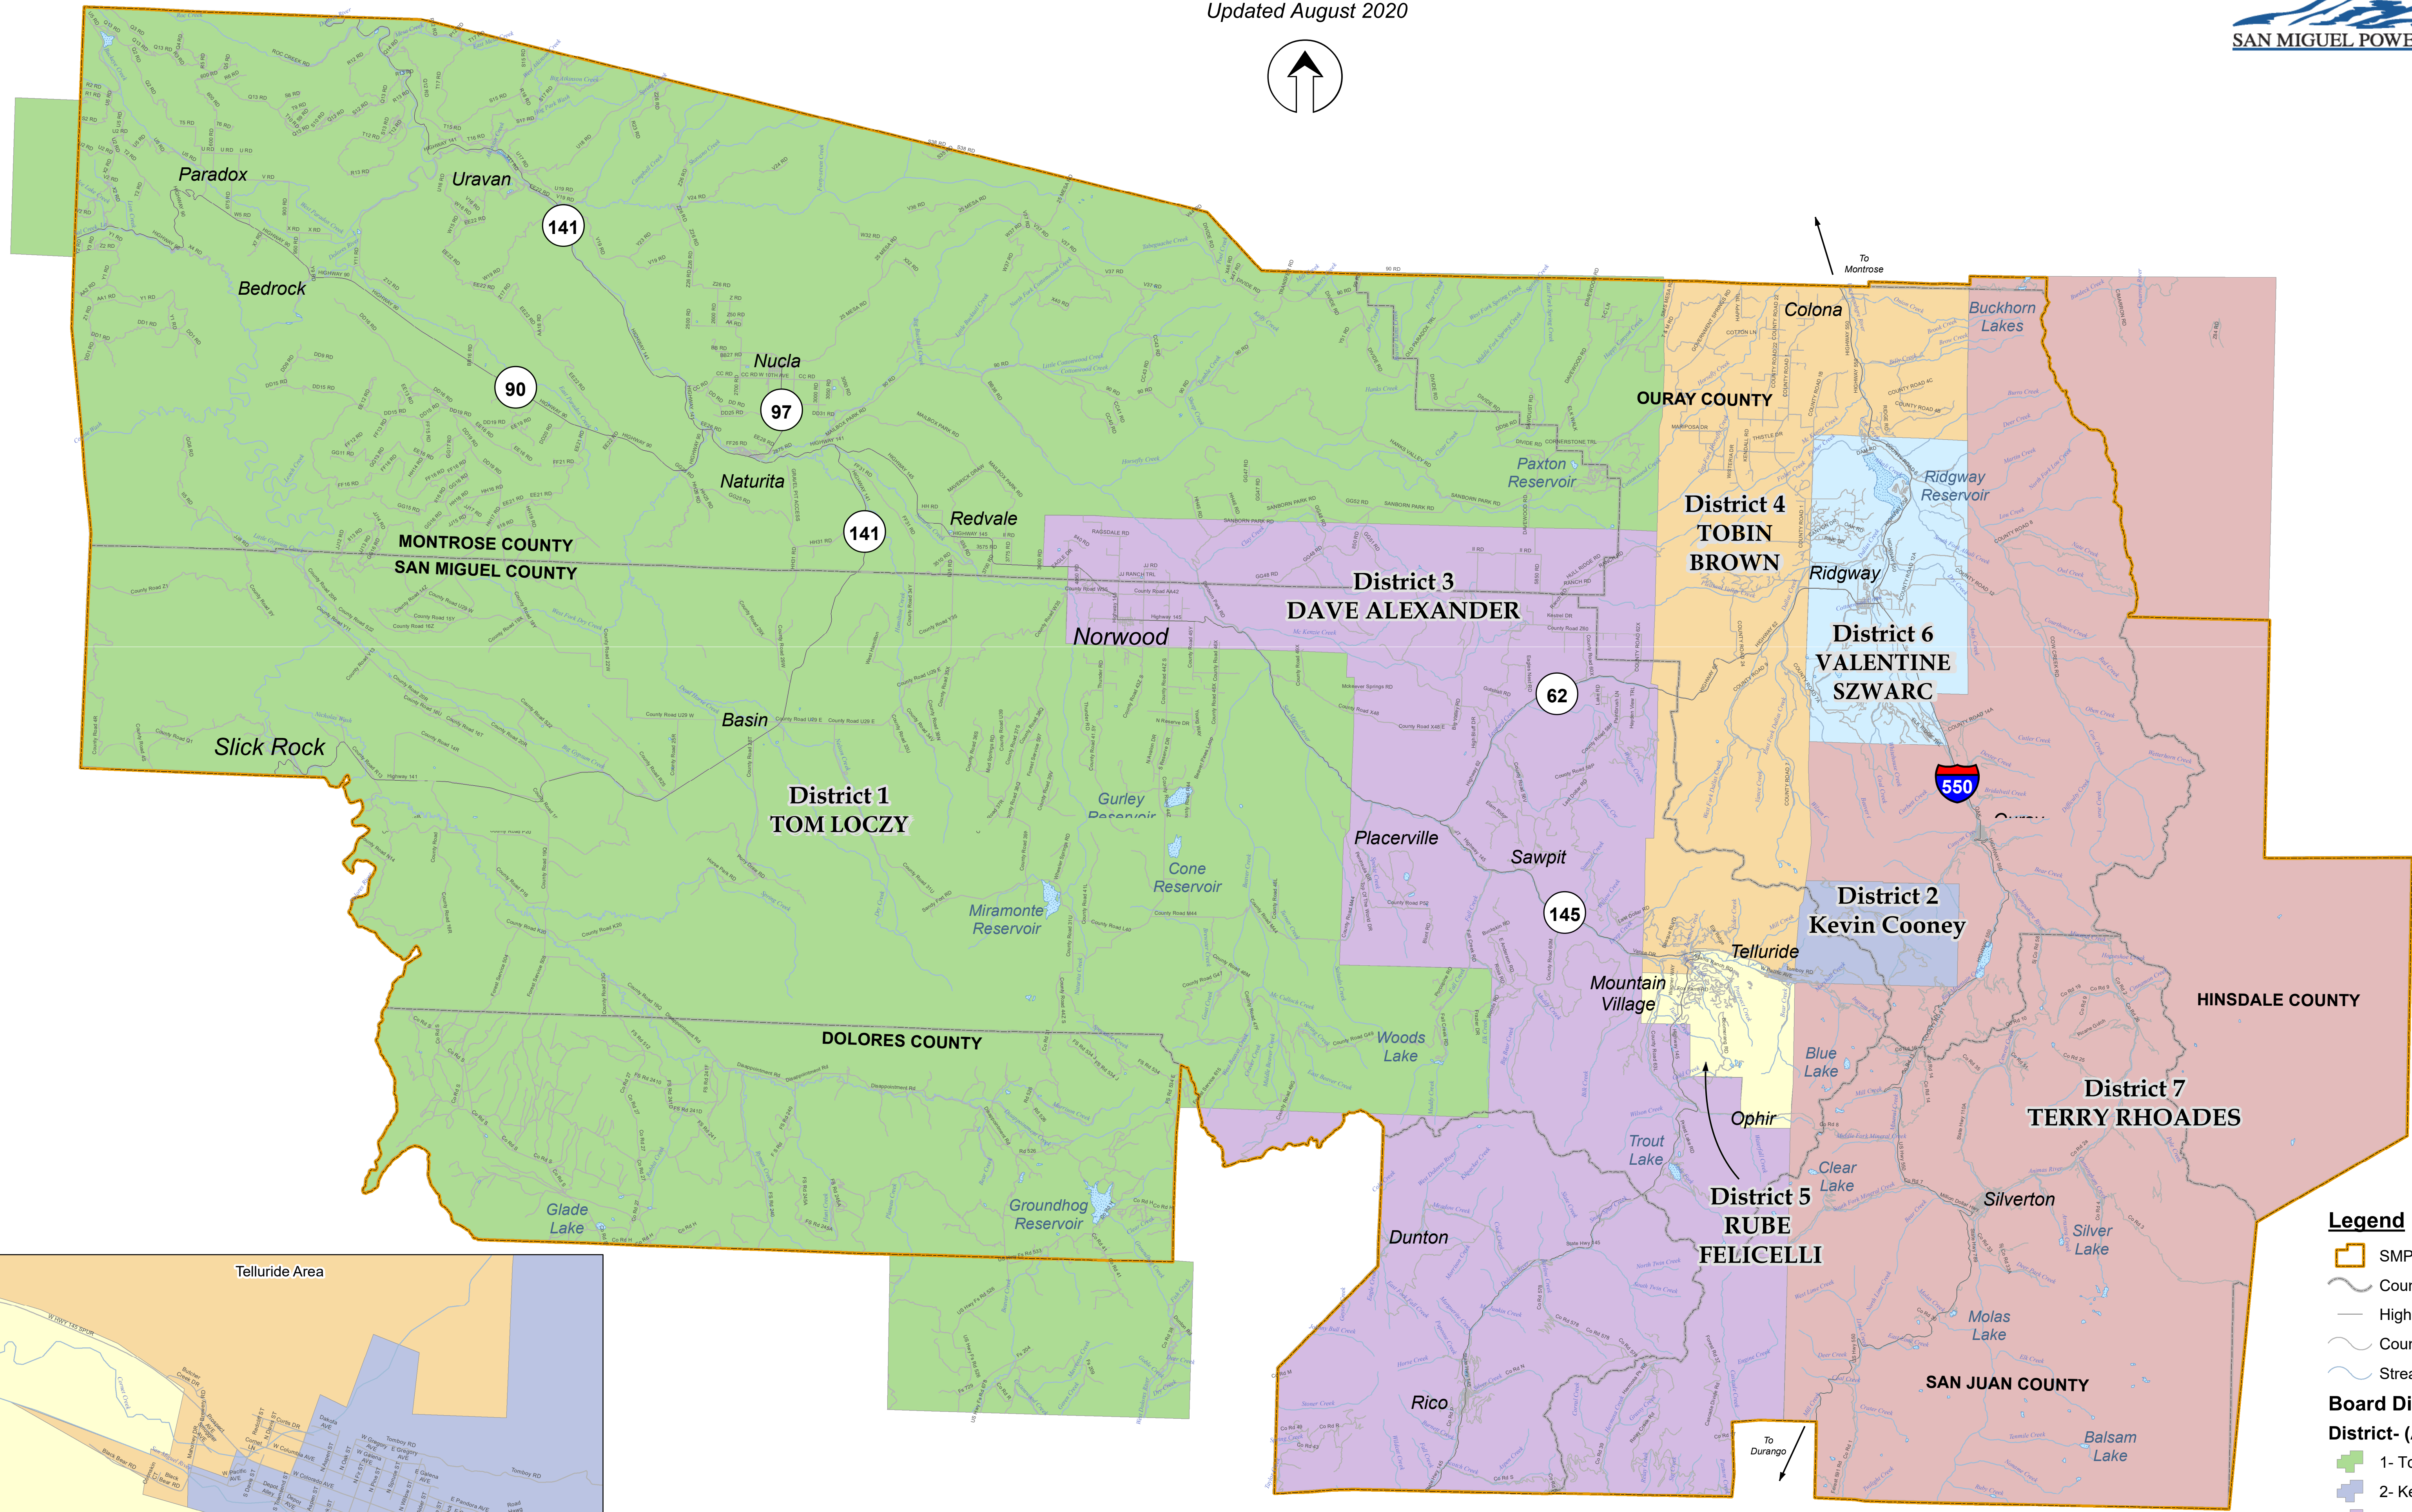

SMPA Board Districts

Updated August 2020

Legend

- SMPA Service Territory
- County Boundaries
- Highways
- County Roads
- Streams

Board Districts

District- (Active Meters)

- 1- Tom Loczy
- 2- Kevin Cooney
- 3- Dave Alexander
- 4- Tobin Brown
- 5- Rube Felicelli
- 6- Valentine Szwarc
- 7- Terry Rhoades